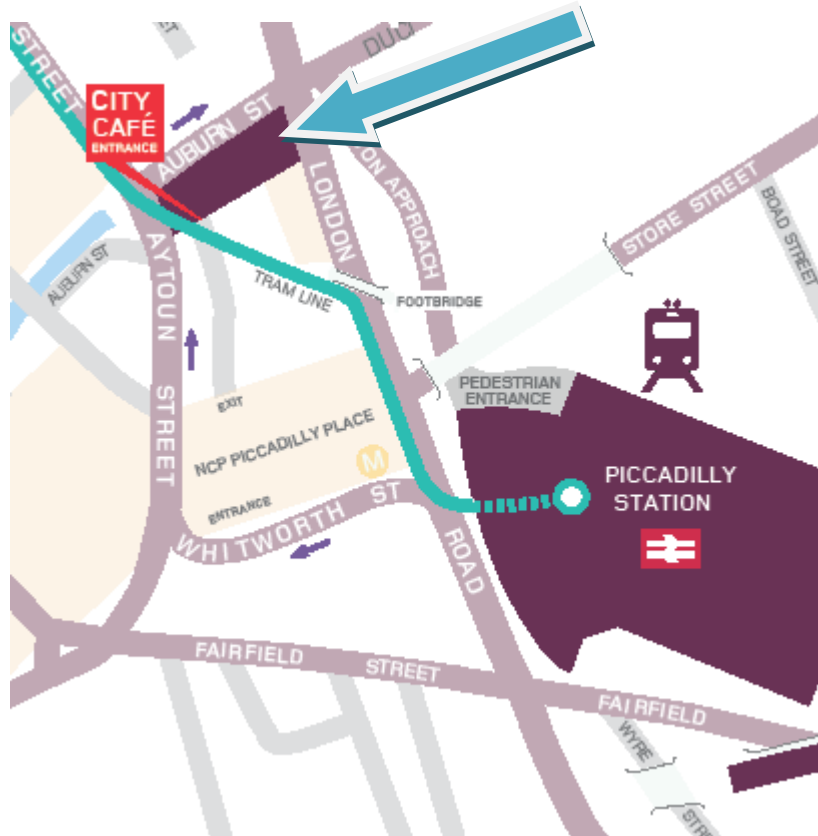

Mint Hotel Manchester

1 Auburn Street
1 Piccadilly Place
Manchester
M1 3DG

Tel: 0161 242 1000

<http://www.minthotel.com/manchester/manchester-hotels.htm>

Location

The Mint Hotel is located opposite the main Piccadilly rail and tram station and only a small journey from Manchester International Airport.

From Manchester International Airport

The hotel is approximately a 20 minute drive from the airport.

Parking

The hotel has a secure on-site car park with valet facilities.

By Train

Manchester Piccadilly mainline station is around a 5 minute taxi journey.