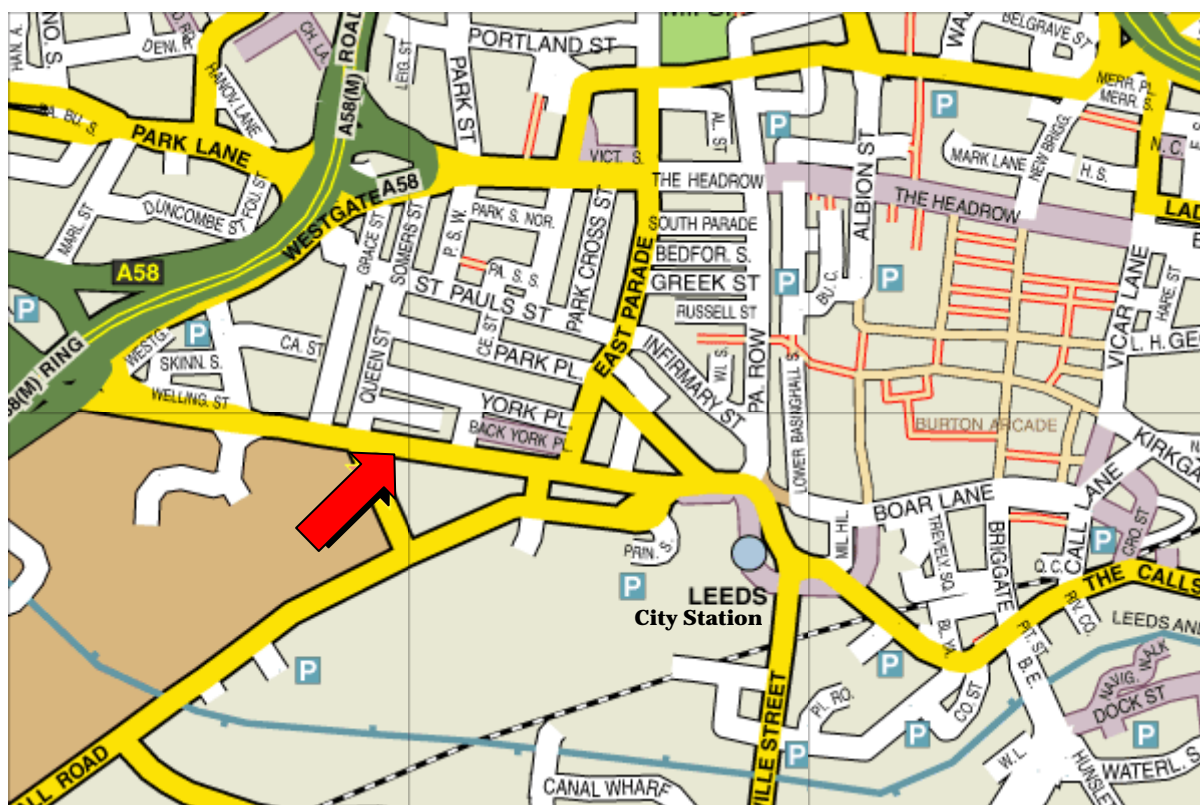

Crowne Plaza Hotel Leeds

Address

WELLINGTON ST
LEEDS
LS1 4DL

Front Desk: +44 (0) 871-942917 / Fax: 0113-2440460

<http://www.ichotelsgroup.com/crowneplaza/hotels/us/en/leeds/leeuk/hoteldetail>

Directions and Map

Located in the Leeds City Centre, directions to the hotel are clearly indicated on road signs on leaving the railway station. It takes approximately 7-10 minutes to walk from the station or a 5 minute taxi journey.

From the M1, M62 & M621 exit at junction 3. Follow signs for city centre for approx 1 mile. Then follow signs for inner ring road & airport & we are on the left hand side

Train

Station Name: Leeds City Station

Distance: 0.3 MI / 0.48 KM

Taxi Fee From Train Station: £3.00 approx.

Airport

Leeds/Bradford (LBS)

Distance: 12 MI / 19.31 KM South East to Hotel

Taxi Charge (one way): £22.00 approx.

Time by taxi: 20 minutes